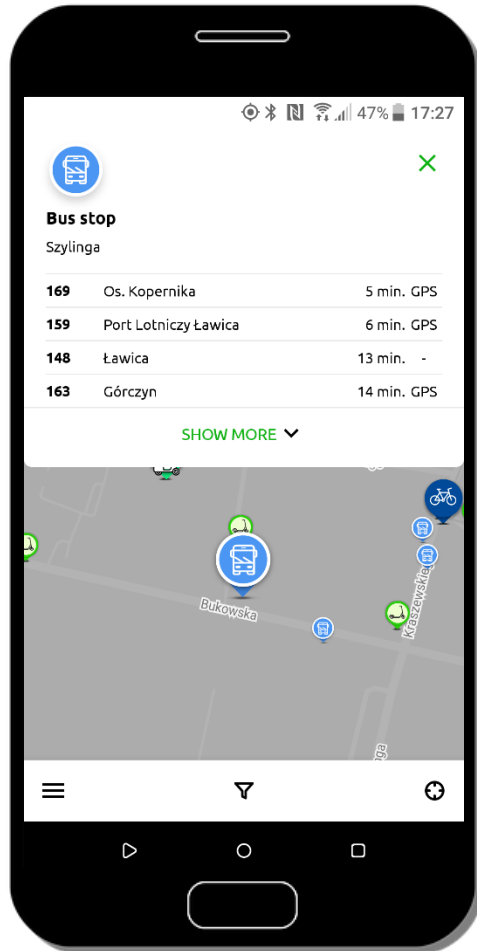

take&drive

Public transport and shared vehicles in one app

How to move around Poznań?

Public transport: buses, trams

City bikes

E-scooters

Carsharing

Scooters

Take&drive shows you all mobility options

We show shared vehicles (from all providers) - cars, mopeds, e-scooters* and bicycles on one map.

We present the most important information about the vehicle (eg. price, zone).

If you want to rent a vehicle you can go directly to the provider's app.

In the future users will be able to rent a vehicle directly via take&drive, without registration in provider's app.

* Bird's e-scooters will be integrated with take&drive soon.

With take&drive travelling by public transport is easier

We present bus / tram stops and **real time arrivals of buses and trams** (based on GPS data).

If your bus is late you can always check if there is an e-scooter nearby (or other shared vehicle).