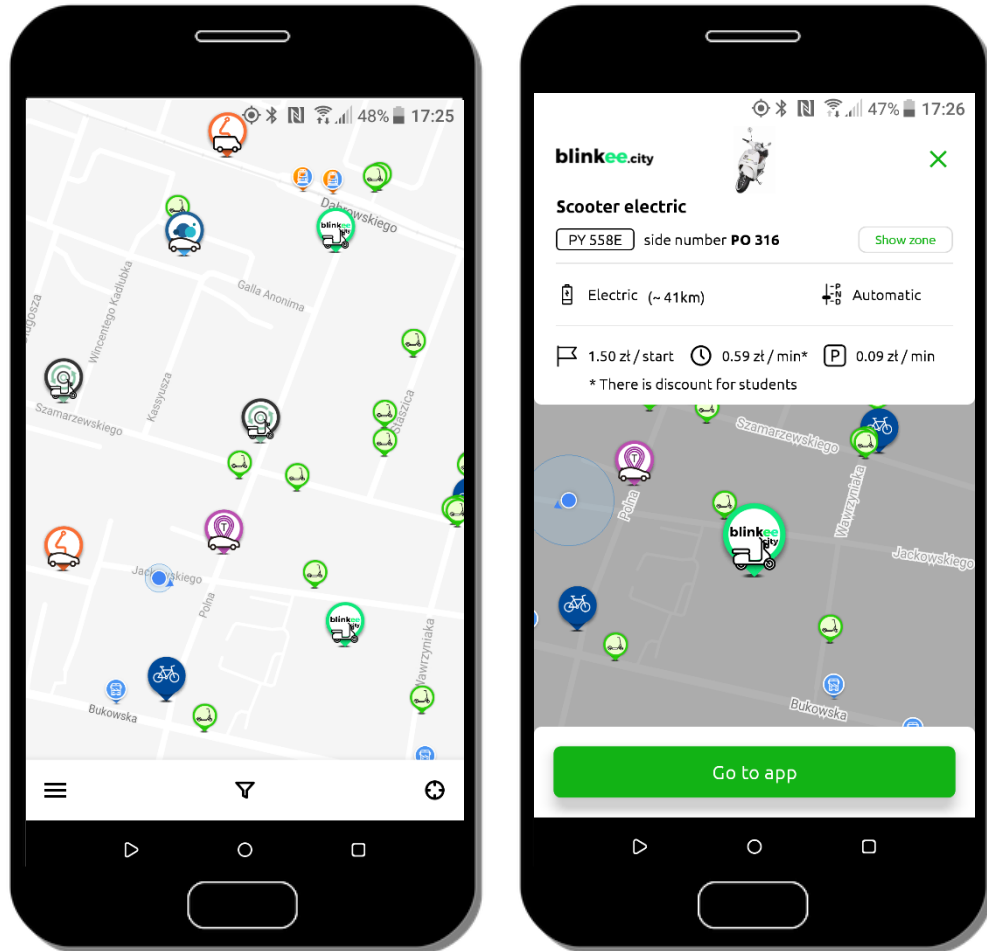

take&drive

Public transport and shared vehicles in one app

How to move around Poznań?

Public transport: buses, trams

City bikes

E-scooters

Carsharing

Scooters

Take&drive shows you all mobility options

We show shared vehicles (from all providers) - cars, mopeds, e-scooters* and bicycles on one map.

We present the most important information about the vehicle (eg. price, zone).

If you want to rent a vehicle you can go directly to the provider's app.

In the future users will be able to rent a vehicle directly via take&drive, without registration in provider's app.

* Bird's e-scooters will be integrated with take&drive soon.

With take&drive travelling by public transport is easier

We present bus / tram stops and **real time arrivals of buses and trams** (based on GPS data).

If your bus is late you can always check if there is an e-scooter nearby (or other shared vehicle).